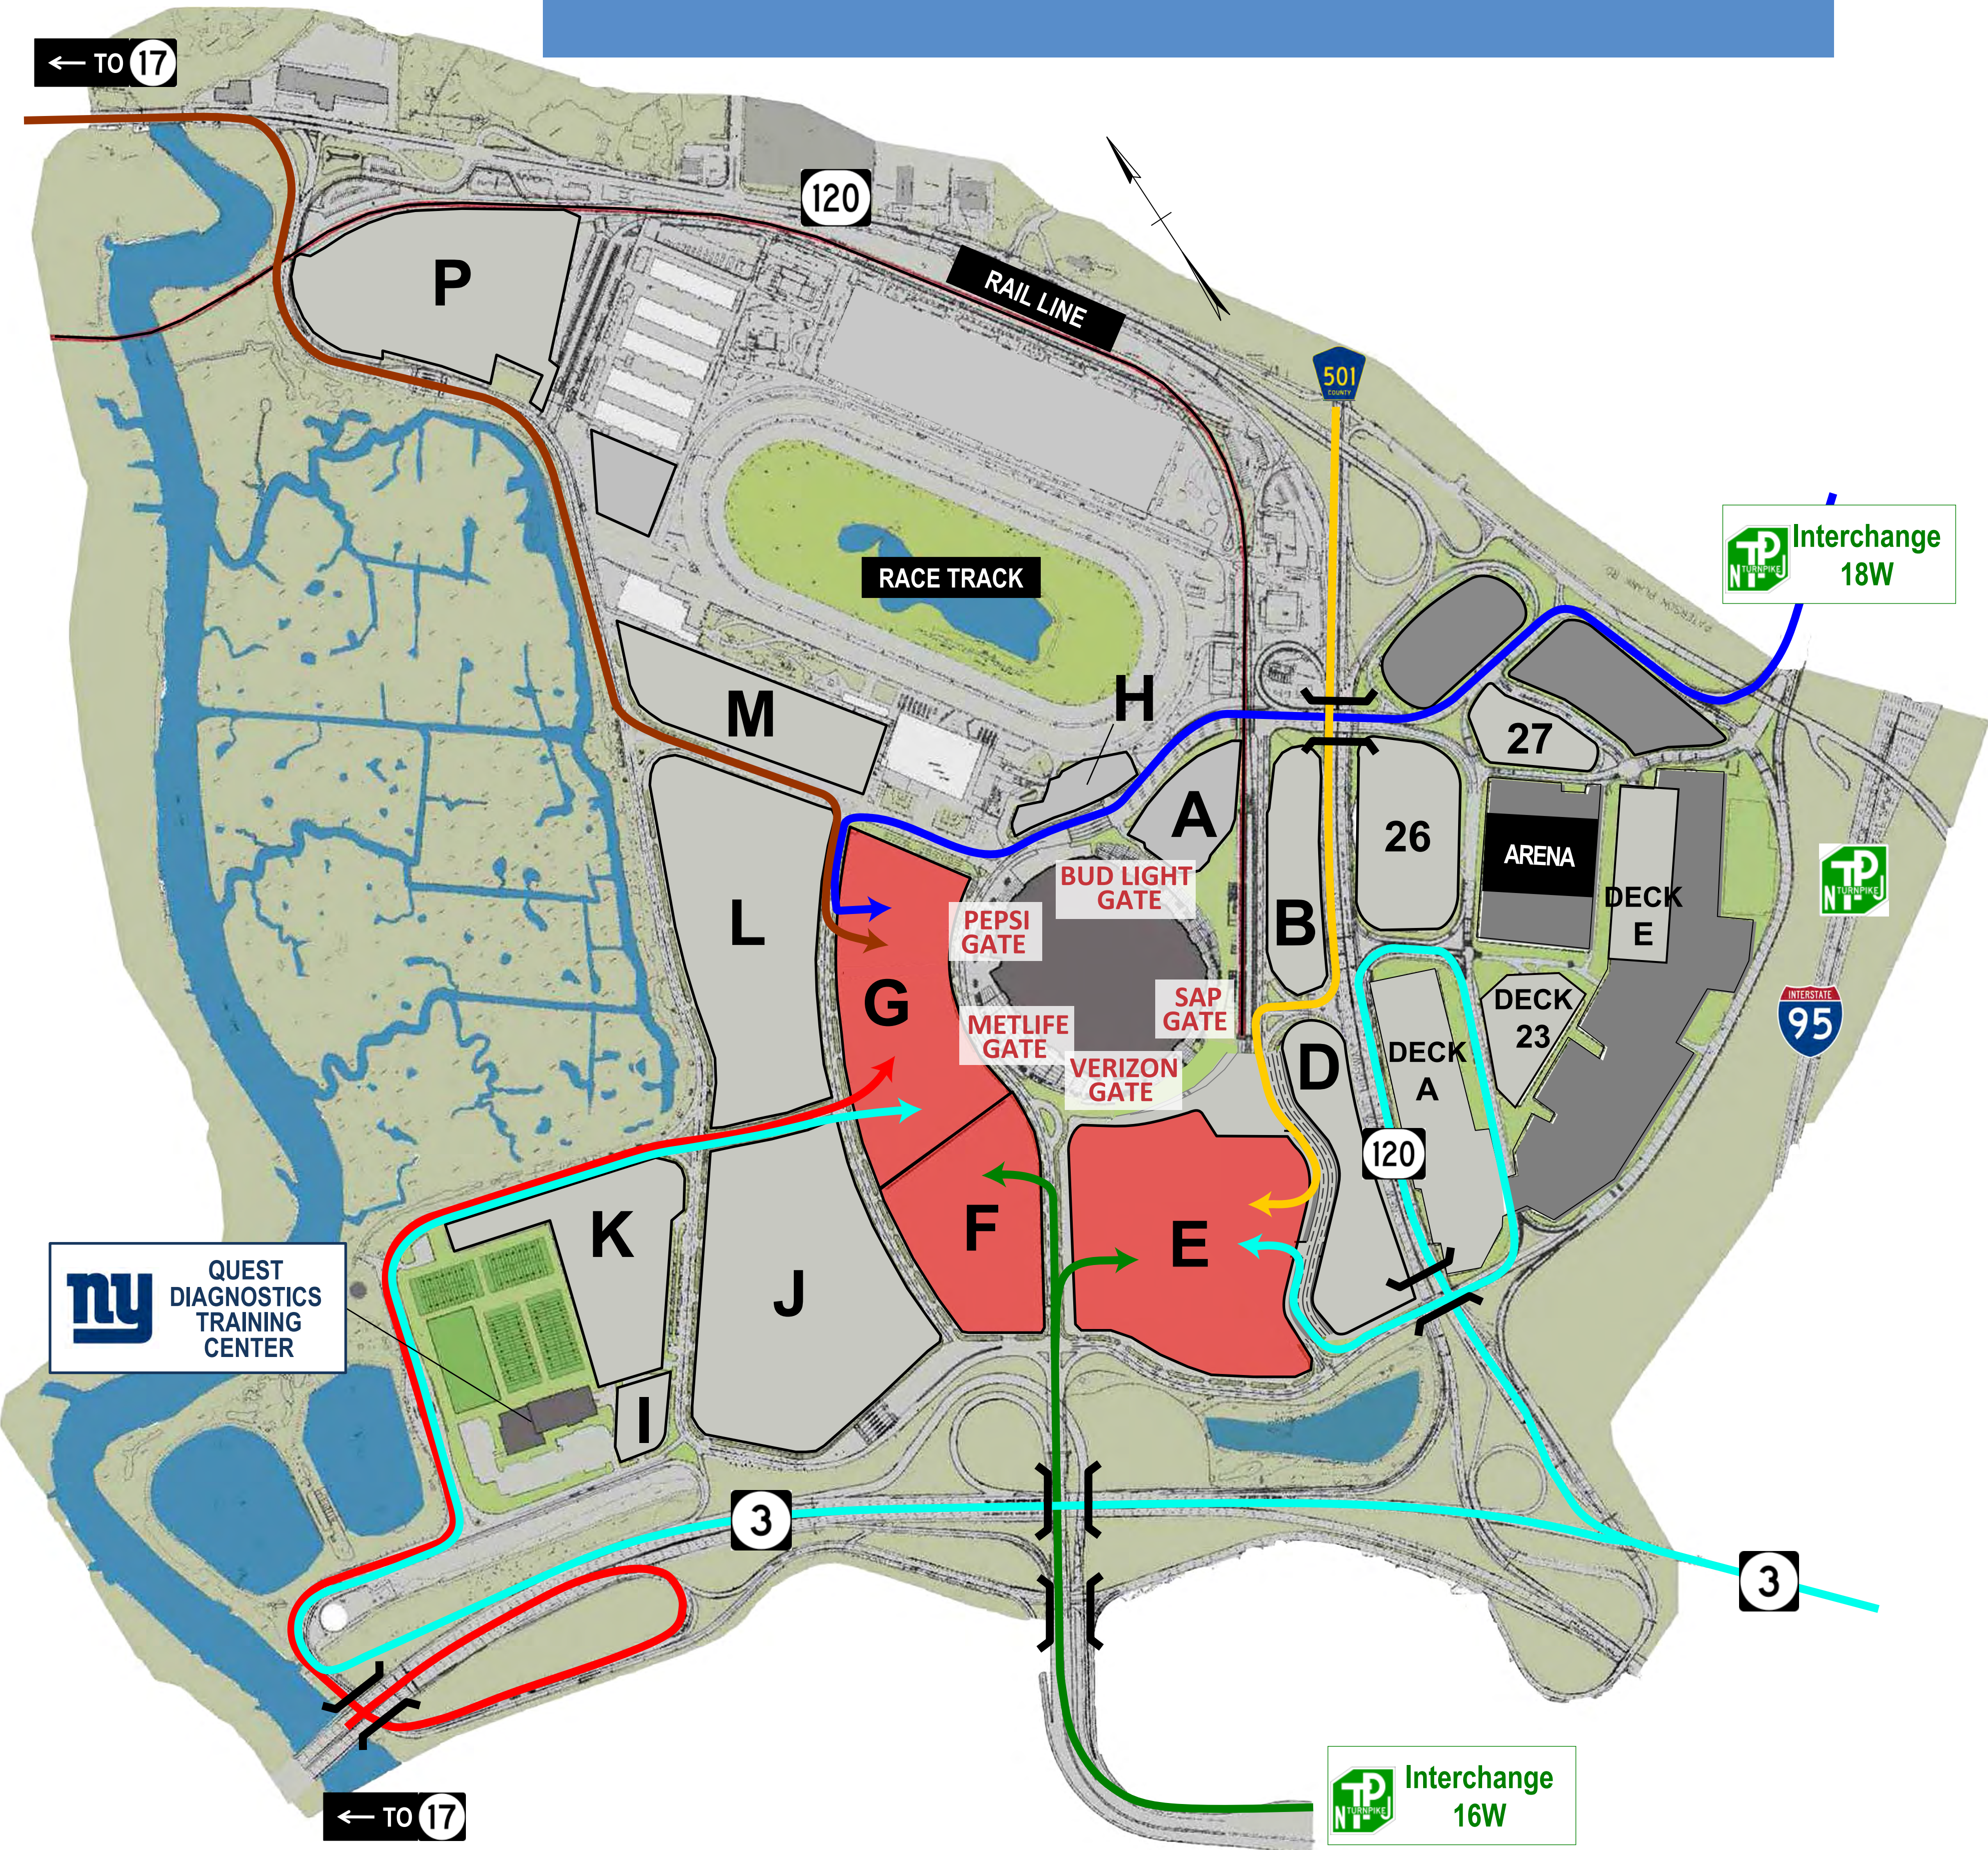

# MetLife Sports Complex Site Map

**Real-Time  
Traffic Information**  
Dial 511 or  
1-866-511-6538  
At first prompt say:  
"Meadowlands"

## Legend

- Premium Parking Suite Reserved
- Premium Parking Commissioners Club
- Premium Parking Suites & Clubs
- General Parking
- Accessible Spaces
- Charter Bus Parking
- Lot P Shuttle Bus Pick-Up and Drop-Off Locations
- Arena Shuttle Bus Pick-Up and Drop-Off Locations
- Taxi/Limo Stand
- Rail Station
- Buses to NYC Port Authority
- ADA Pick-Up and Drop-Off Location

# DIRECTIONS TO PREMIUM LOTS

# DIRECTIONS TO GENERAL LOTS

← TO 17

**ny** QUEST DIAGNOSTICS TRAINING CENTER

← TO 17

Interchange 16W

Interchange 18W